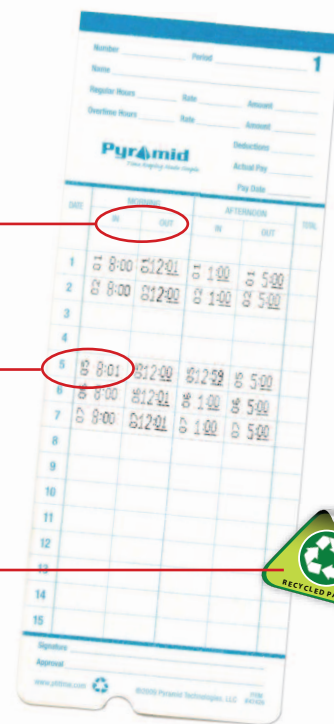

2400 RECORDER

2400 Time Recorder at a Glance

- Easy-to-use top loading card feed
- Card auto-feed and auto-eject
- Large, easy-to-read display
- Simple step-by-step set up
- No employee limit
- Durable dot matrix 9-pin printing
- Music melody alert for shift changes or breaks
- 12 hour or 24 hour formats
- Weekly/Bi-weekly/Semi-monthly or Monthly
- Automatic day alignment
- Precision quartz accuracy
- Adjusts for daylight savings time
- Wall or desktop mounting
- Security lock to prevent tampering
- Internal battery backup should power fail
- Long lasting, easy to replace ribbon cartridge
- Free 10 card capacity time card rack included

Warranty:

1-year manufacturer's limited warranty with free product replacement.

Specifications:

Weight: 3 lbs., 3 oz. (2.267kg)
Dimensions: 7.5" H x 5.4" W x 4.25" D
(22.86cm x 19cm x 13.3cm)
Voltage: Standard 110v, 50/60Hz

For more time keeping solutions for your business, visit Pyramid online at: www.ptitime.com

Pyramid Technologies, LLC
45 Gracey Avenue, Meriden, CT 06451
Toll Free: 888.479.7264 • Fax: 203.237.9497

**For your local reseller
call 888-479-7264.**

TRACKS SIMPLE
IN/OUT PUNCHES

PUNCH DATE MATCHES
CALENDAR DATE

RECYCLED
CARD STOCK

Kit Includes:

- 2400 Time Recorder
- 1 Ribbon (installed)
- 1 Time Card Rack (10 slot)
- 25 Time Cards

Accessories:

- Time Cards (100/pack) Model # 42426
- Replacement Ribbon Model # 42427
- Time Card Rack (10 slots) Model # 42475